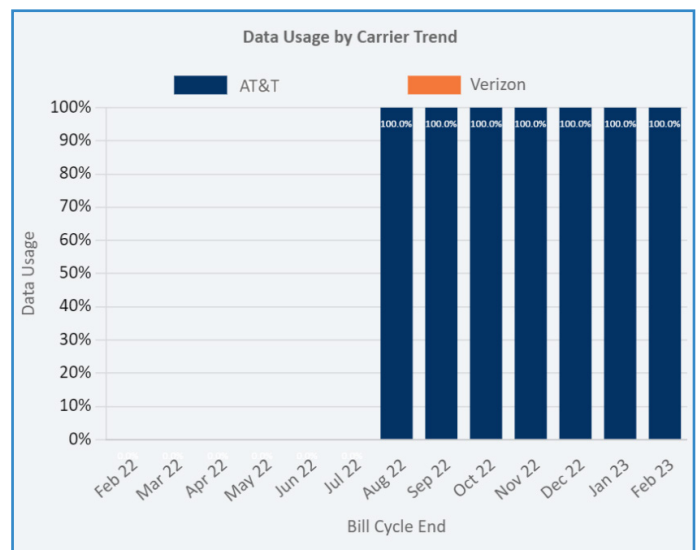

ADVANCED PORTAL

Single Pane of Glass Visibility and Management Portal

Identify Usage Issues: Rapidly identify anomalies and issues at locations, including high usage and low usage triggers.

Single Pane of Glass: Improve visibility and management through a single plane of glass environment.

SIM Management: Enables a consistent process and experience to manage plans and devices – individually or in bulk.

Reporting/Statistics/Analytics: Utilize powerful tools to transform data into insights, visualize historic data, and define patterns and trends with predictive capabilities.

Notifications/Anomaly Detection: Receive near real-time device and usage anomaly detection daily or immediately via text or email, depending on the rules you establish.

Unlimited Parent/Child Relationships: Set up and manage hierarchies including lines of business subsidiaries, geography, department, etc.