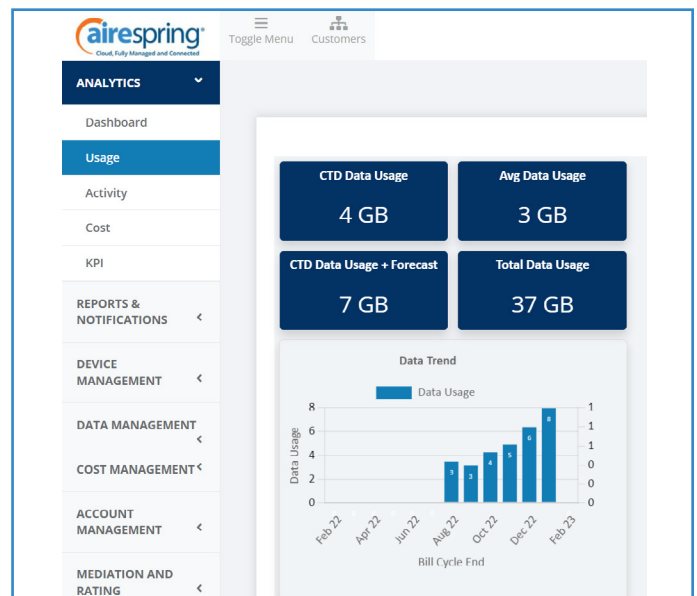

ADVANCED PORTAL

Single Pane of Glass Visibility and Management Portal

Identify Usage Issues: Rapidly identify anomalies and issues at locations, including high usage and low usage triggers.

Single Pane of Glass: Improve visibility and management through a single plane of glass environment.

SIM Management: Enables a consistent process and experience to manage plans and devices – individually or in bulk.

Reporting/Statistics/Analytics: Utilize powerful tools to transform data into insights, visualize historic data, and define patterns and trends with predictive capabilities.

Notifications/Anomaly Detection: Receive near real-time device and usage anomaly detection daily or immediately via text or email, depending on the rules you establish.

Unlimited Parent/Child Relationships: Set up and manage hierarchies including lines of business subsidiaries, geography, department, etc.